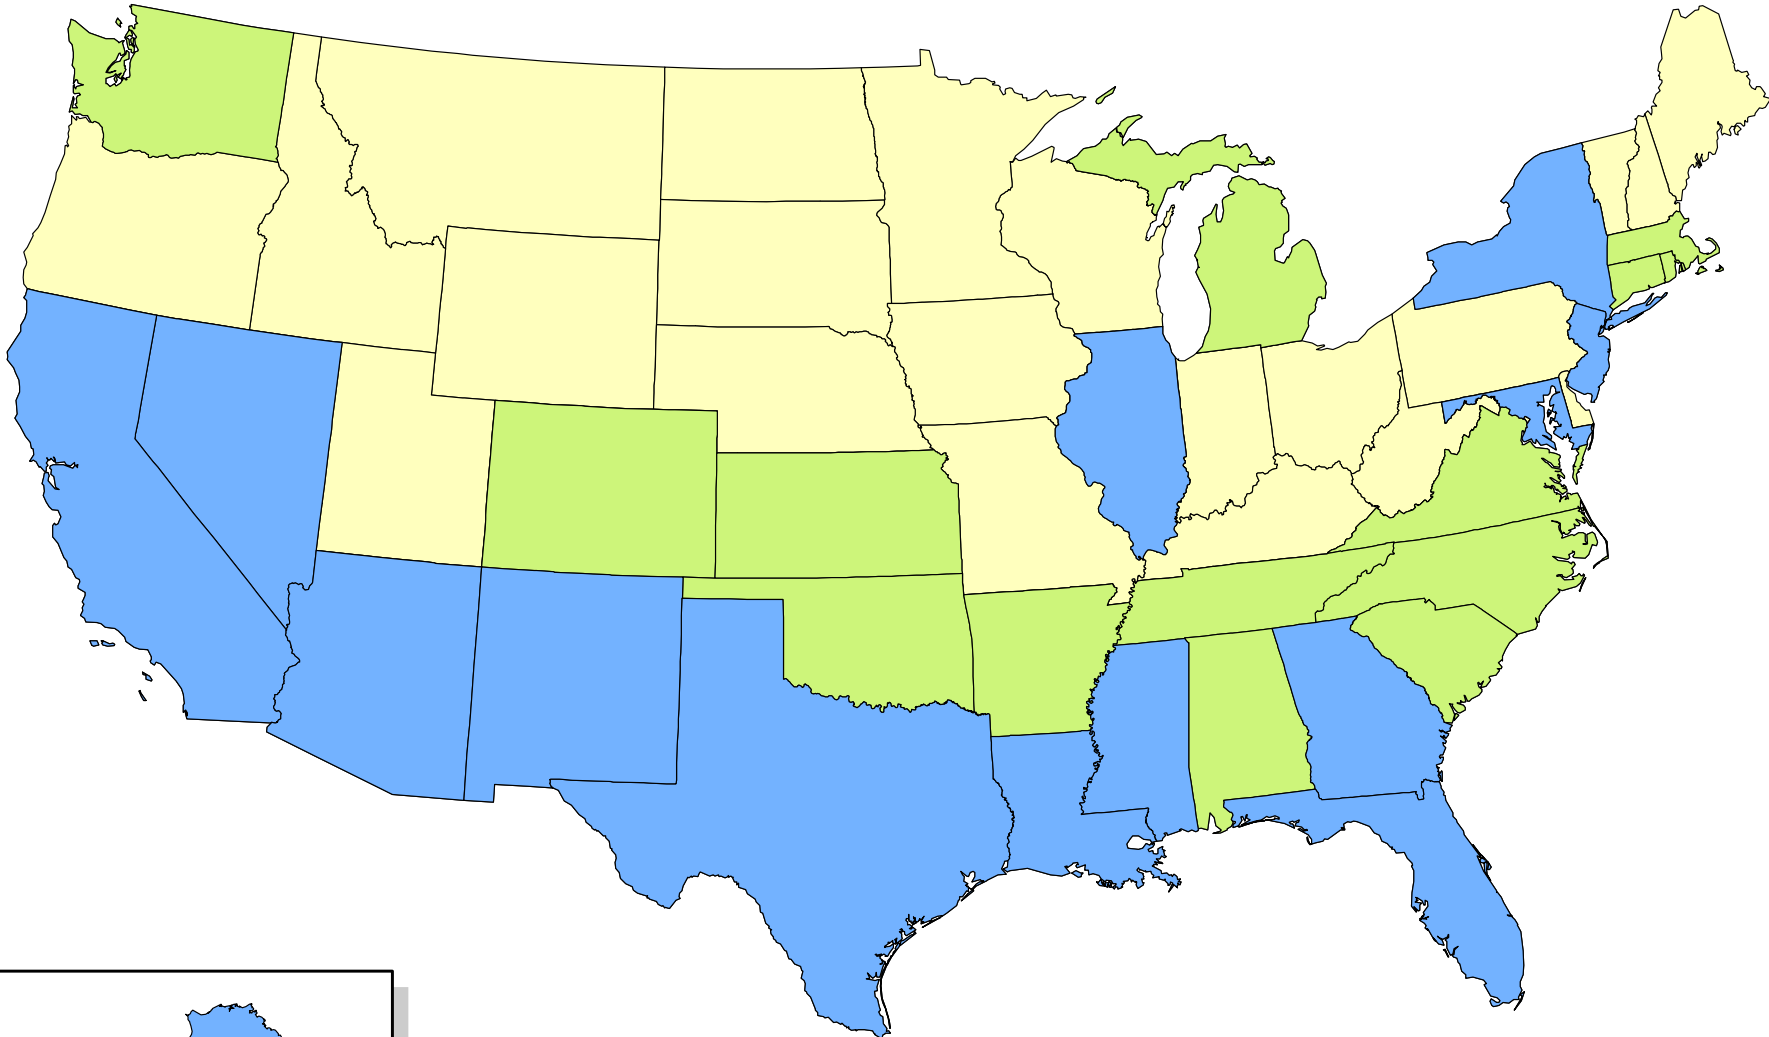

Diversity Index by State

The diversity index reports the percentage of times two randomly selected people would differ by race/ethnicity.

Source: U.S. Census Bureau, "Mapping Census 2000"

Office of the Governor
Economic Development and Tourism
Sep. 2008